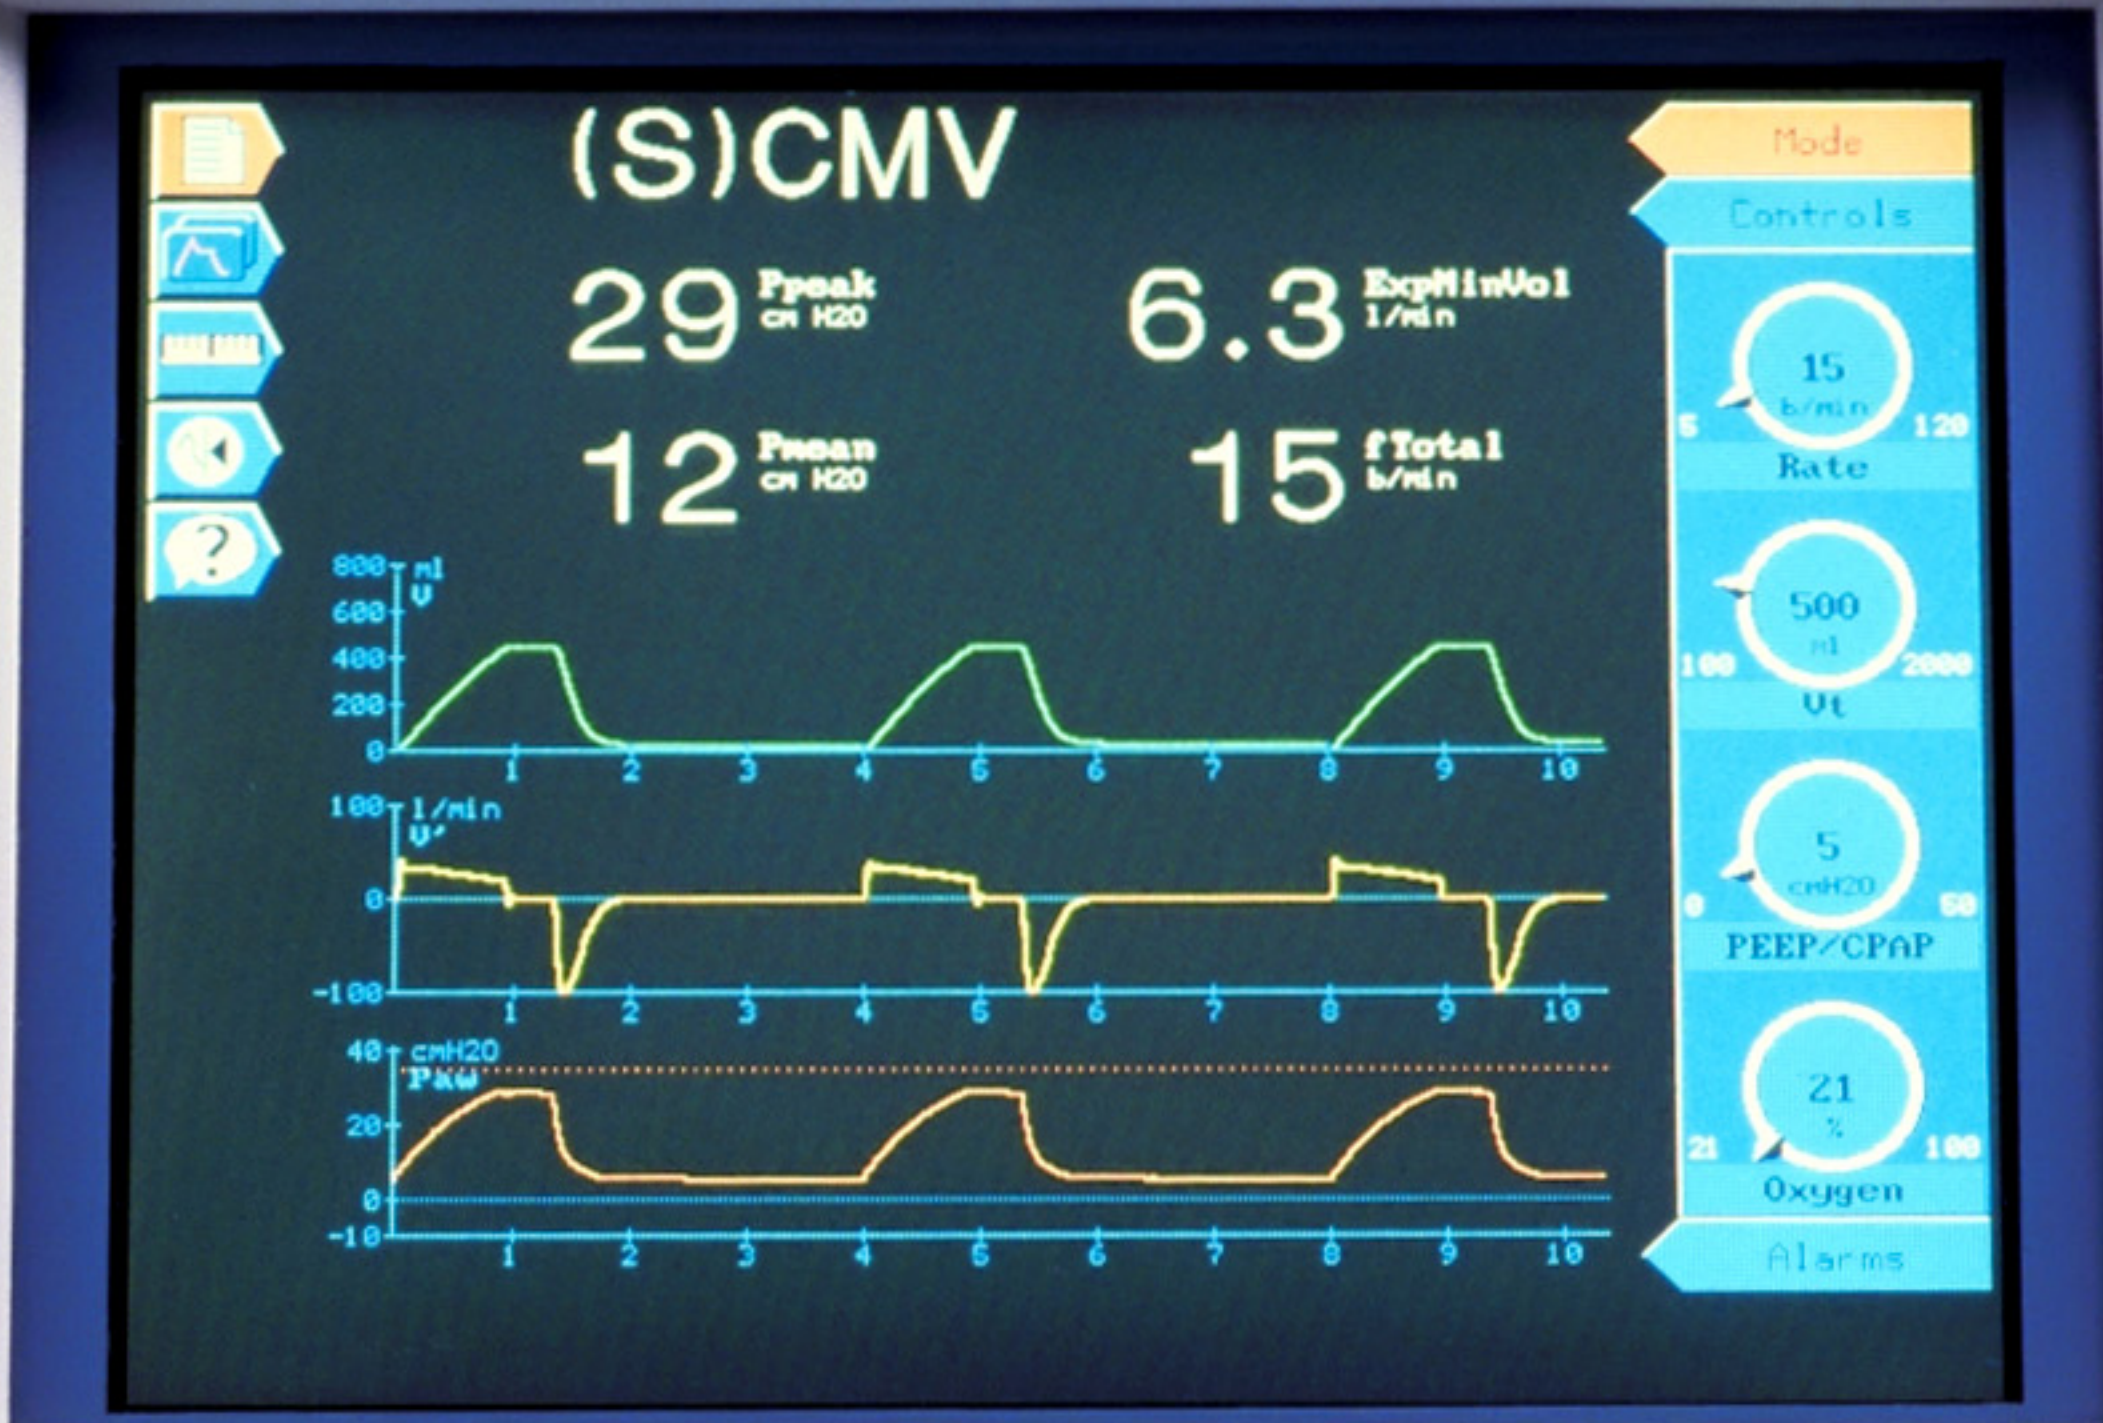

GALILEO

HAMILTON
MEDICAL

P_{max}

NEBULIZER

FLOW SENSOR

ALARM

100% O₂

MANUAL